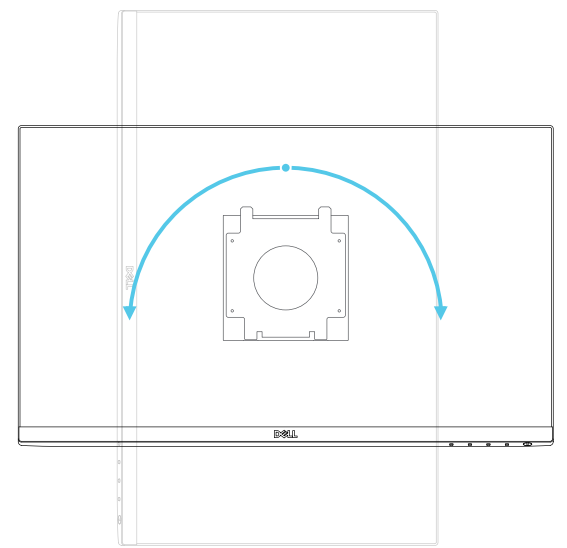

Dell Single Monitor Arm MSA20

Range of Motion

Dimension

Dell Single Monitor Arm MDA20

Range of Motion

Dimension