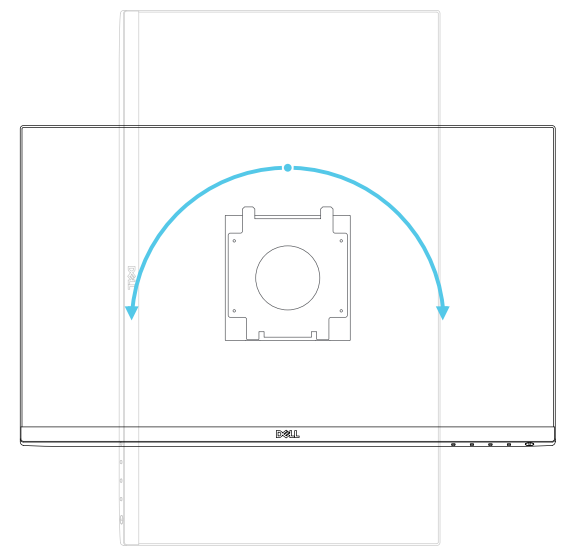

Dell Single Monitor Arm MSA20

Range of Motion

Dimension

Dell Single Monitor Arm MDA20

Range of Motion

Dimension