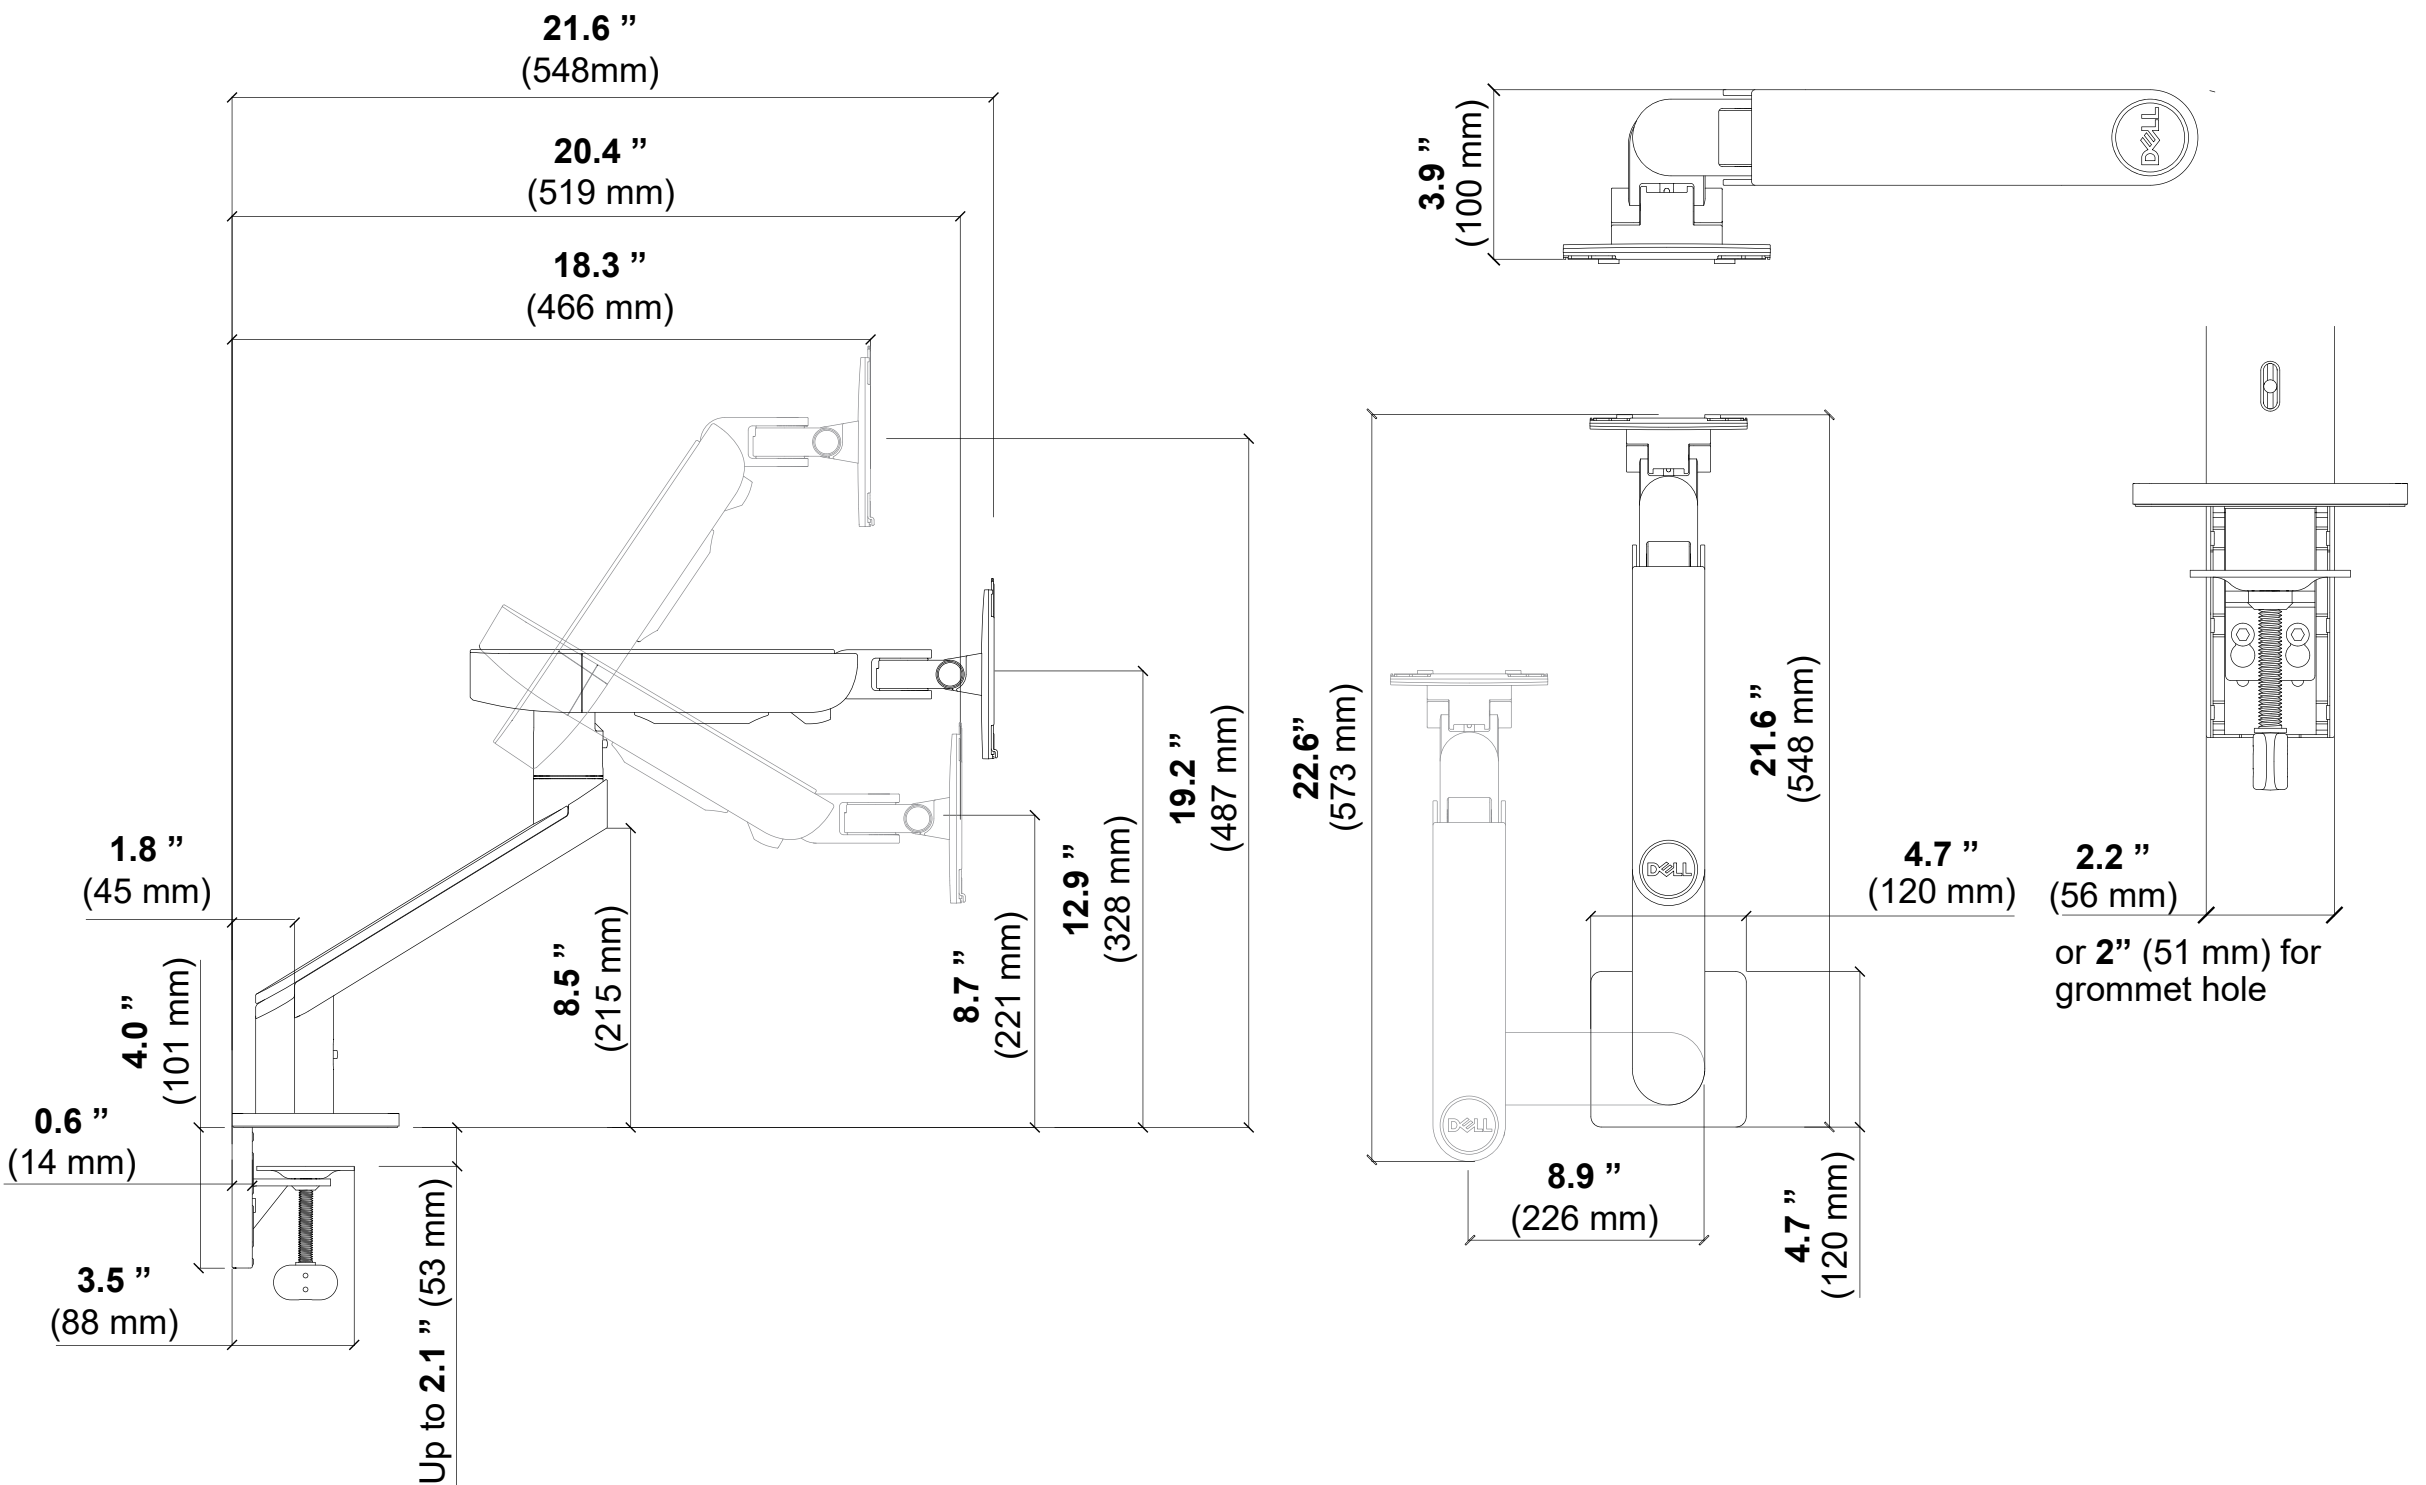

Dell Single Monitor Arm MSA20

Range of Motion

Dimension

Dell Single Monitor Arm MDA20

Range of Motion

Dimension